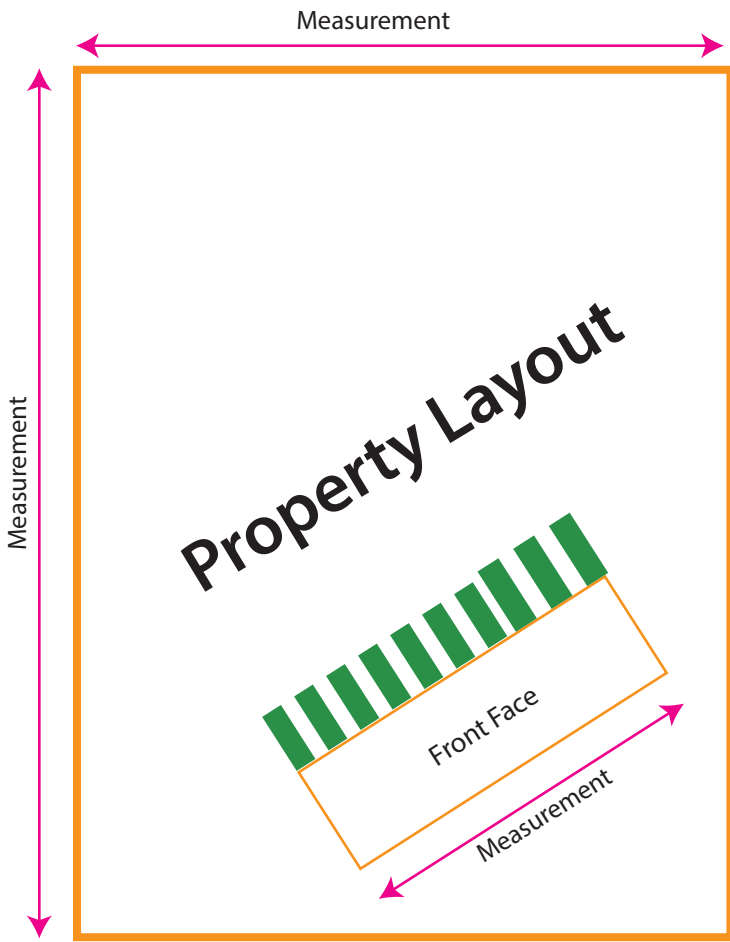

Installation Location Address

Installation Type (Roof Top / On Ground)

- Measurement
- Installation location layout
- Roads
- Landmarks

Note: No outdoor media devices has been situated within a radius of 25 meter from the proposed outdoor media device.

Note: A drawing showing the locality plan, marginal open spaces (MOS), details of road inventory, in colour, indicating the proposed position (including GPS coordinates) of the Outdoor Media Device and the distances in relation to any other structures, buildings, Other Outdoor Media Devices situated within a radius of 25 m from the proposed Outdoor Media Device

GPS COORDINATES:

LATITUDE			
LONGITUDE			

This is indicative layout only, applicant have to prepare this as per their installation site location with all the required information as per the provision of Madhya Pradesh Outdoor Advertisement Media Rules 2017.